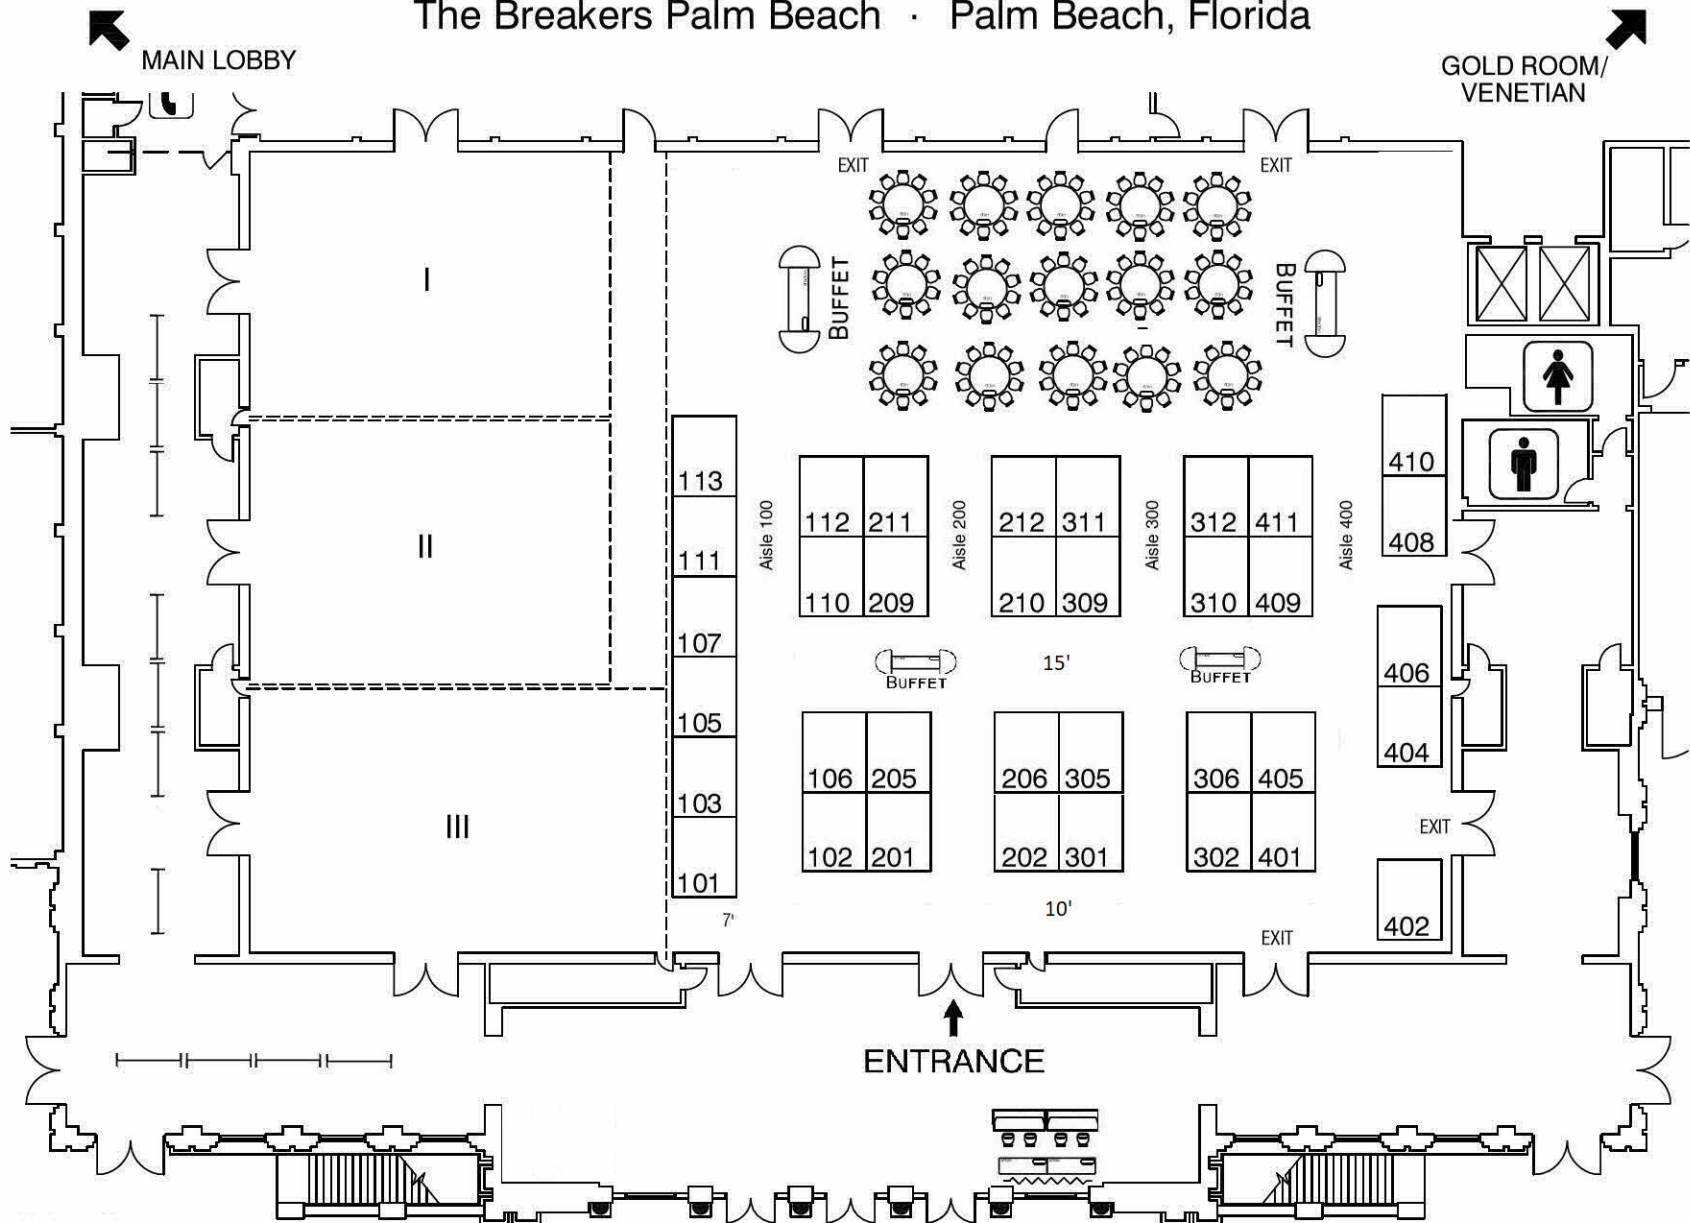

Florida Society of Anesthesiologists

The Breakers Palm Beach · Palm Beach, Florida

35-8x10 booths,
Ceiling Height 24'
Aisle widths as noted

Ponce de Leon
Ballrooms IV, V, VI

REV. 12/01/2018

PME Expo Services